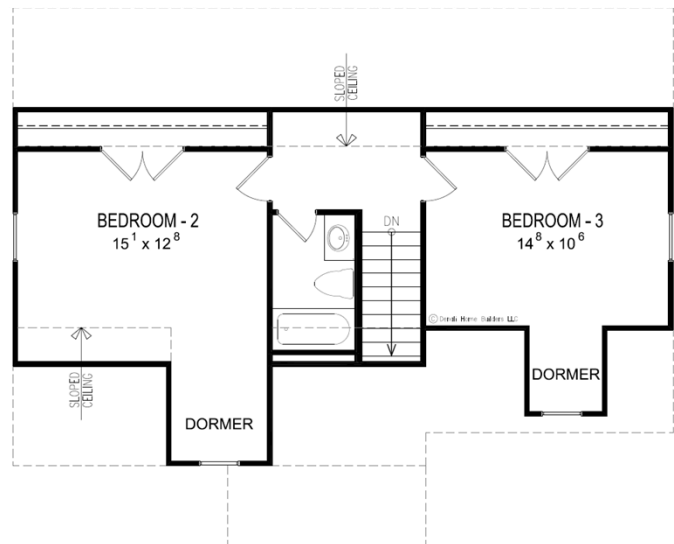

Camden

3 Bedroom/2.5 Bath
1702 Heated SF
60 SF Front Porch
Optional Garage

www.denalihomebuilders.com

1270 Northside Drive Statesville NC 28625 ~ 704 872 1591