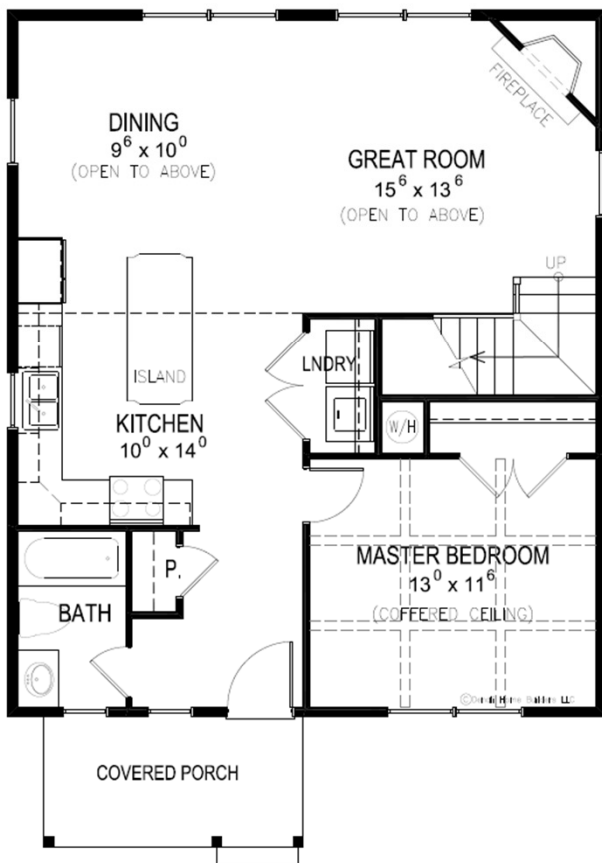

Chattahoochee

2 Bedroom/2 Bath
1246 Heated SF
78 SF Front Porch

www.denalihomebuilders.com

1270 Northside Drive Statesville NC 28625 ~ 704 872 1591