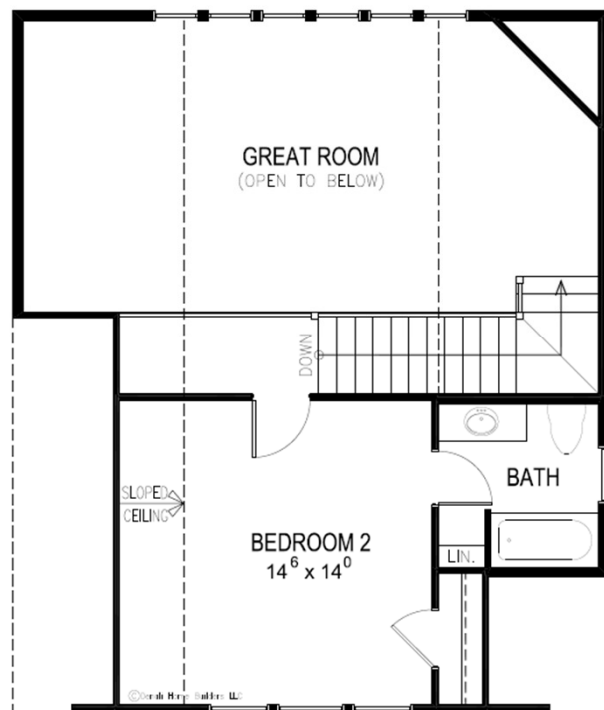

Chattahoochee

2 Bedroom/2 Bath
1246 Heated SF
78 SF Front Porch

www.denalihomebuilders.com

1270 Northside Drive Statesville NC 28625 ~ 704 872 1591