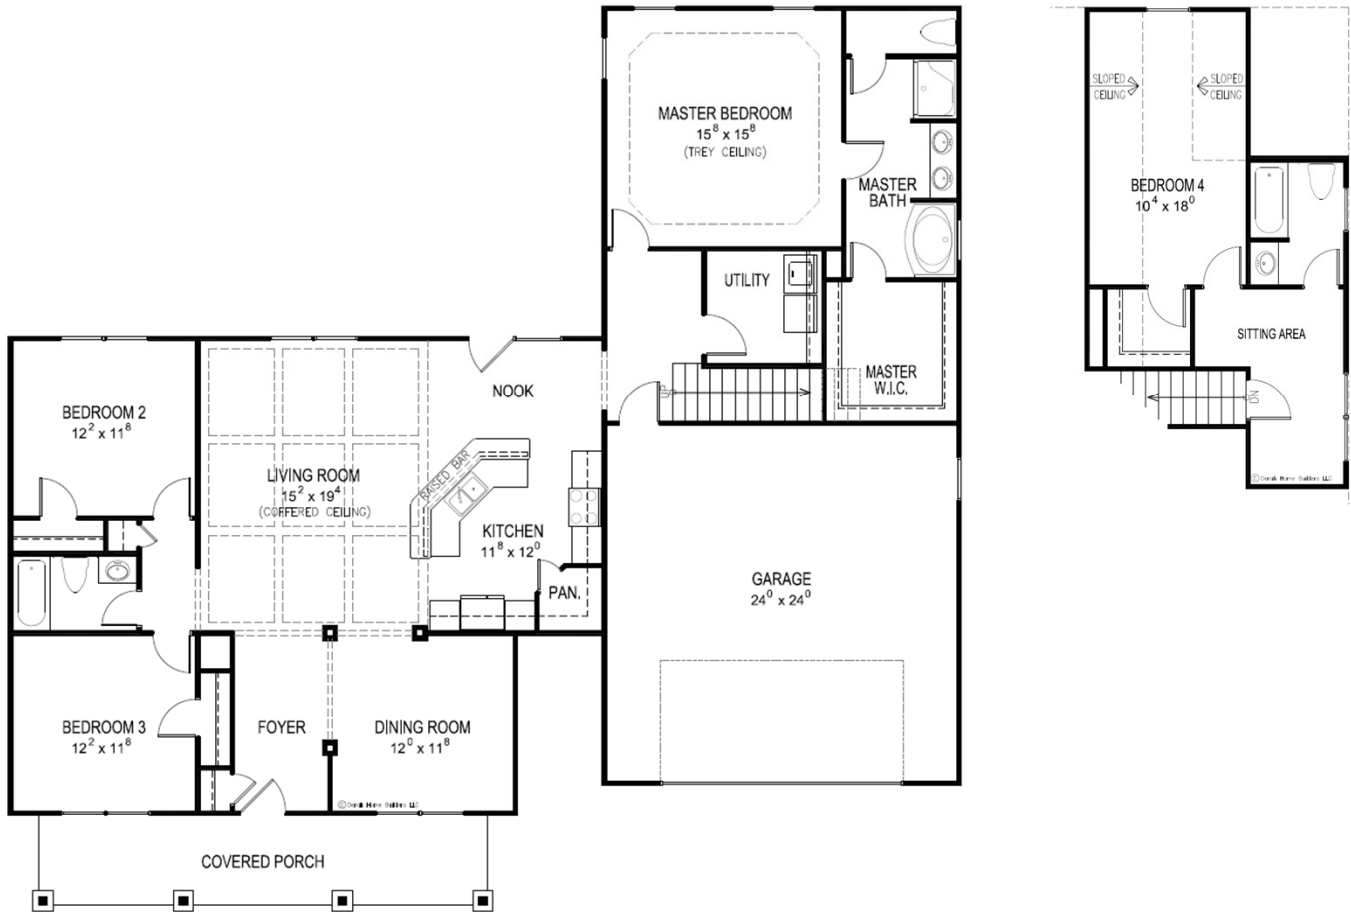

Cleveland II

4 Bedroom/3 Bath
1877 SF 1st Floor - 412 SF 2nd Floor
2289 Total
180 SF Front Porch
576 sf Garage

www.denalihomebuilders.com

1270 Northside Drive Statesville NC 28625 ~ 704 872 1591