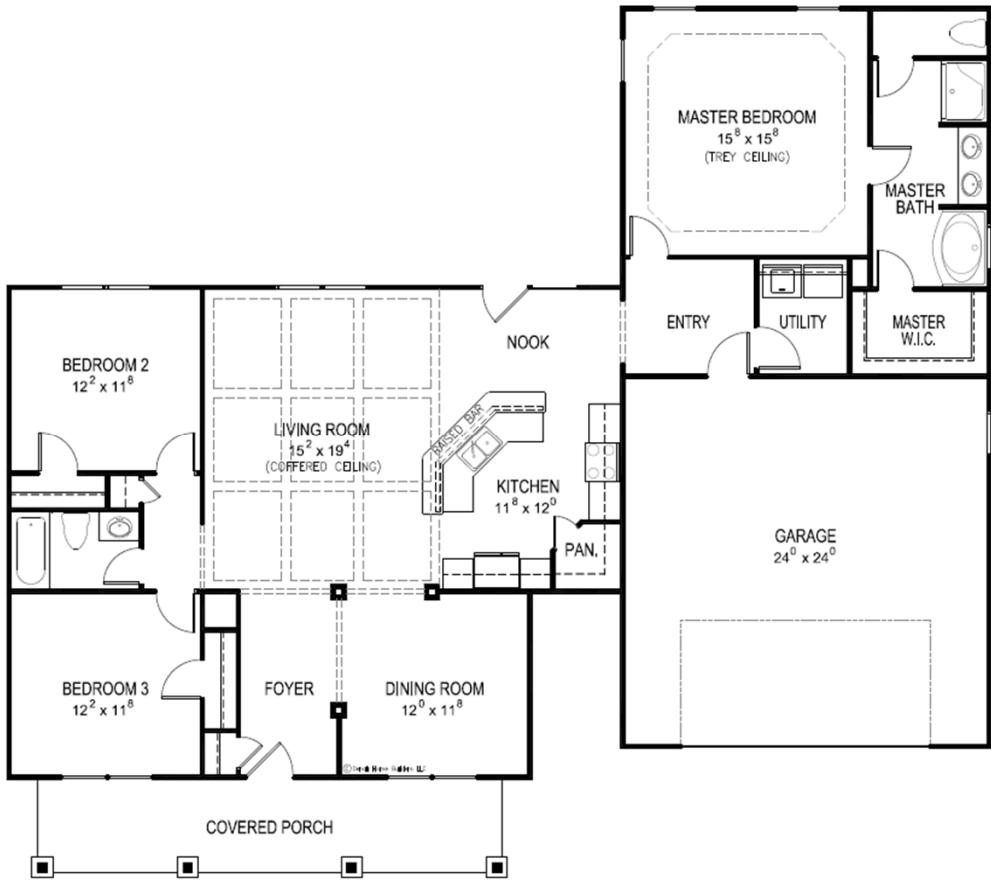

Cleveland

3 Bedroom/2 Bath
1784 Heated SF
180 SF Front Porch
576 sf Garage

www.denalihomebuilders.com

1270 Northside Drive Statesville NC 28625 ~ 704 872 1591