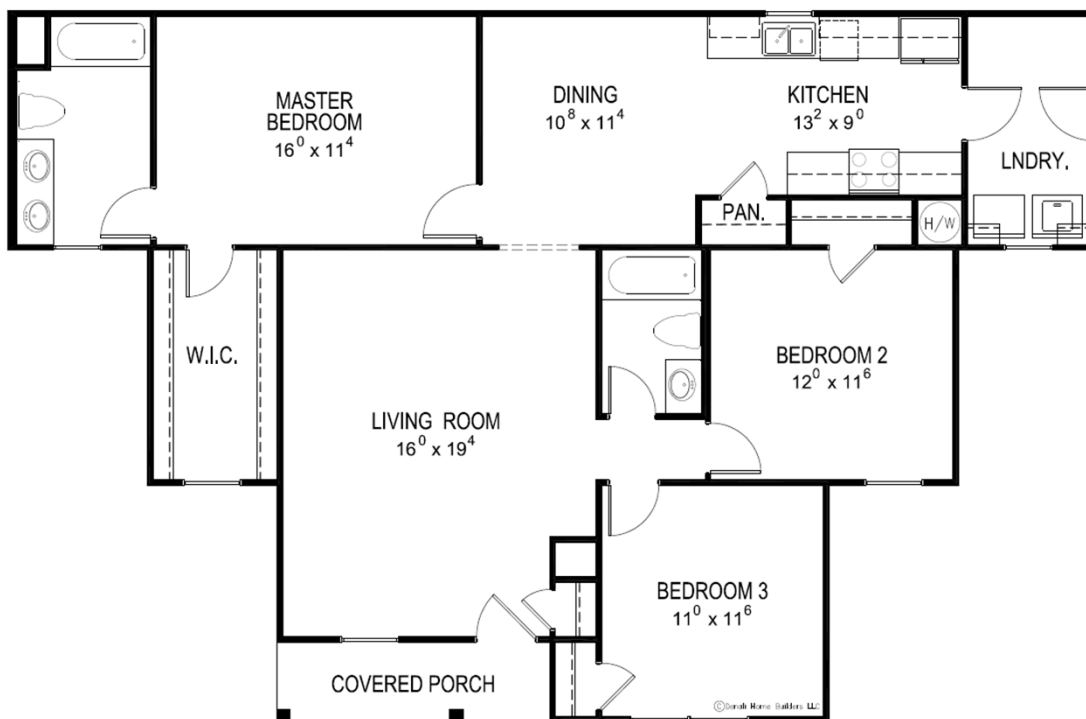

Crusader

3 Bedroom/2 Bath
1410 Heated SF
55 SF Front Porch
Optional Garage

www.denalihomebuilders.com

1270 Northside Drive Statesville NC 28625 ~ 704 872 1591