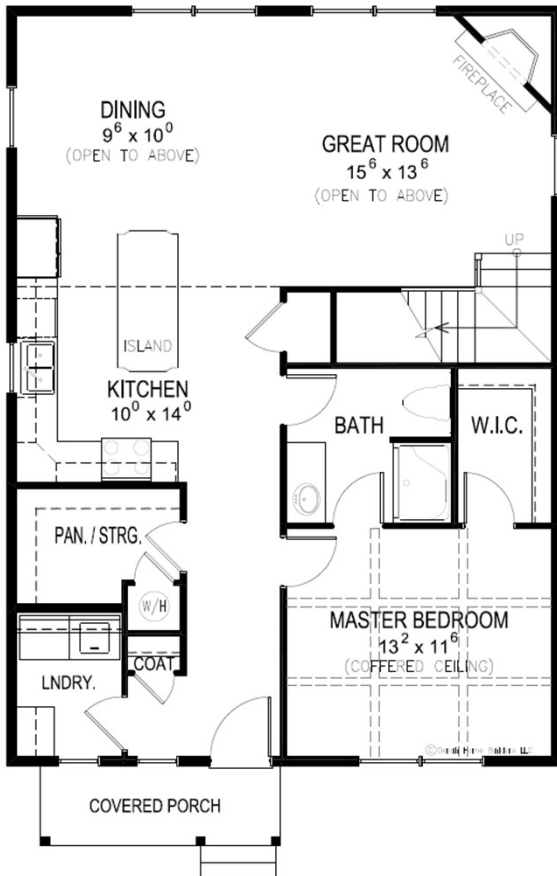

Hemlock

2 Bedroom/2 Bath
1486 Heated SF
78 SF Front Porch

www.denalihomebuilders.com

1270 Northside Drive Statesville NC 28625 ~ 704 872 1591